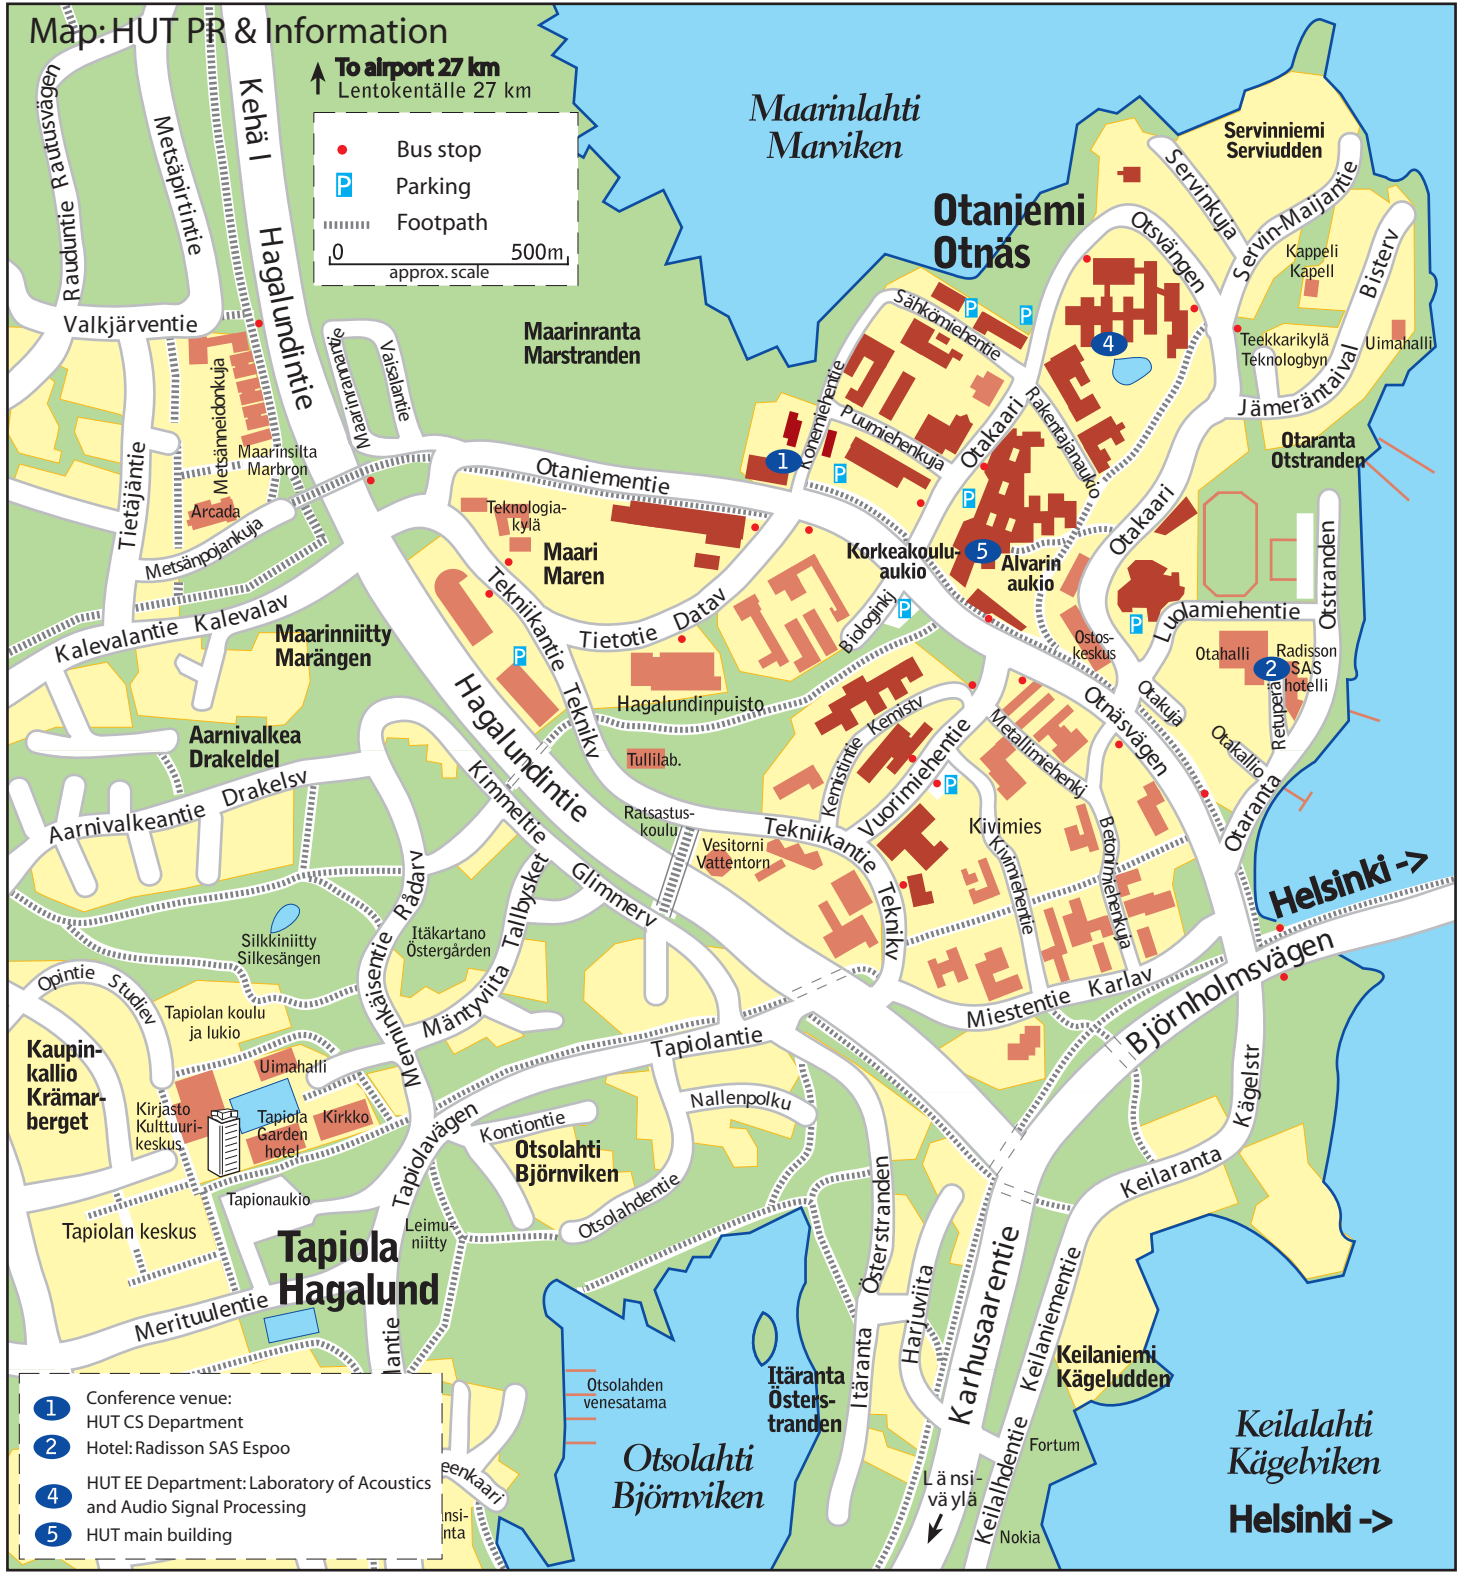

# Map: HUT PR & Information

↑ **To airport 27 km**  
Lentokentälle 27 km

- Bus stop
- P Parking
- Footpath

0 500m

approx. scale

- 1** Conference venue:  
HUT CS Department
- 2** Hotel: Radisson SAS Espoo
- 4** HUT EE Department: Laboratory of Acoustics  
and Audio Signal Processing
- 5** HUT main building

**Helsinki ->**